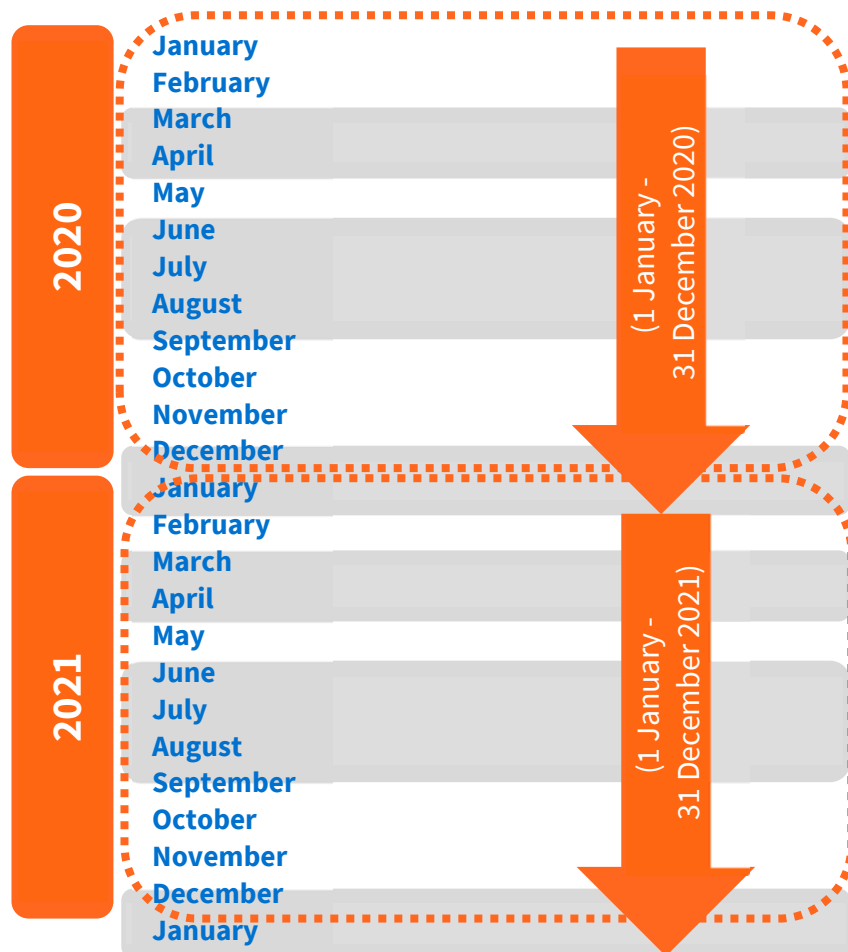

When is your birthday?
When can you participate?

New Rules (2020 onwards)

From 2020 onwards, the “new” rules will apply.

The age window indicates when participants must “turn” the correct age for programmes starting in that year.

The arrow indicates the programme seasons that you can participate in, if your birthday falls between x and x dates.

Participants may “turn” the correct age for only the programme seasons in that programme year. E.g.

- Participants who turned the correct age for a programme in 2020, can only participate in that programme in 2020.

Participants must turn the age specified by the programme and the invitation, during the year in which the programme is hosted, specifically:

- some day between 1 January and 31 December, for programmes starting during that year.